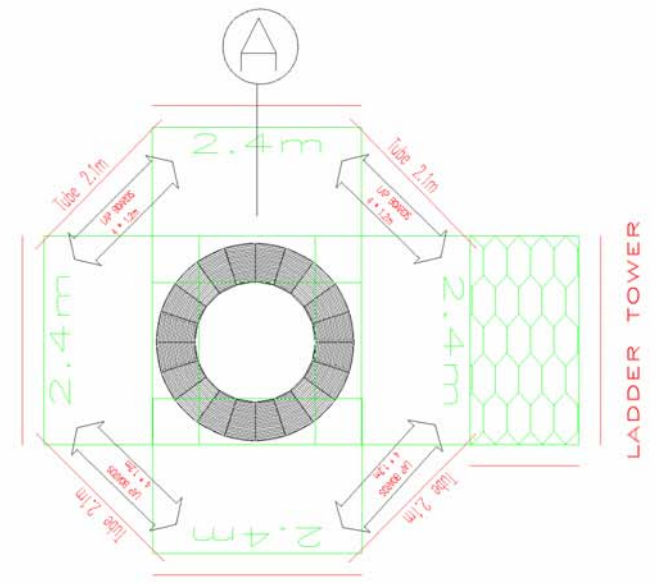

SECTION A

REACTOR VESSEL
TOWER 135A

		Demonstration Drawing				
		www.scaftech.com				
DRAWN	DATE	SIZE A	SCALE 1:100	DWG NO. 0001	SHEET NO. 1 OF 1	REV 1
CHECKED		FILE REF.				